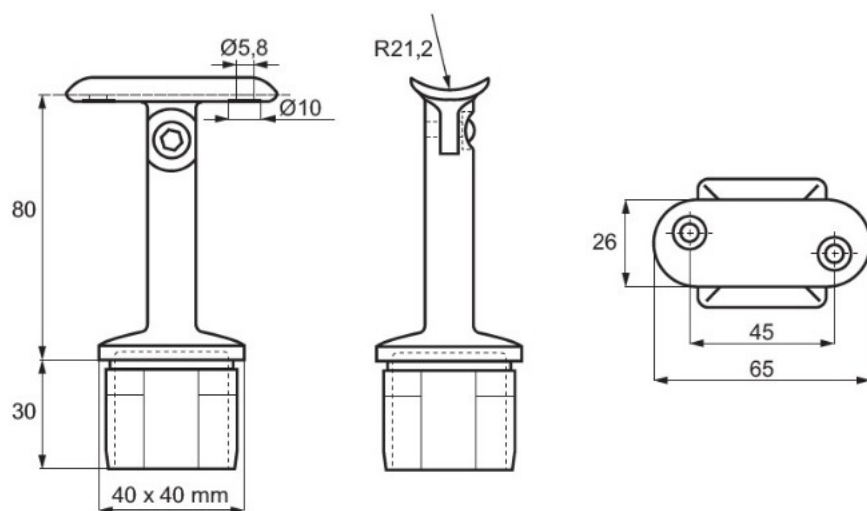

PRODUCT SHEET

Description:

Square Flexible Round Rail Support SS316 Brush,40x40x2x79mm

Item number:

22.10.437-0

Units	Box	Carton	HS Code	Barcode
Pcs.	2	16	8302419000	
				5704866108829

SISO A/S

Mileparken 11
DK-2740 Skovlunde
Denmark
VAT: DK 24786013